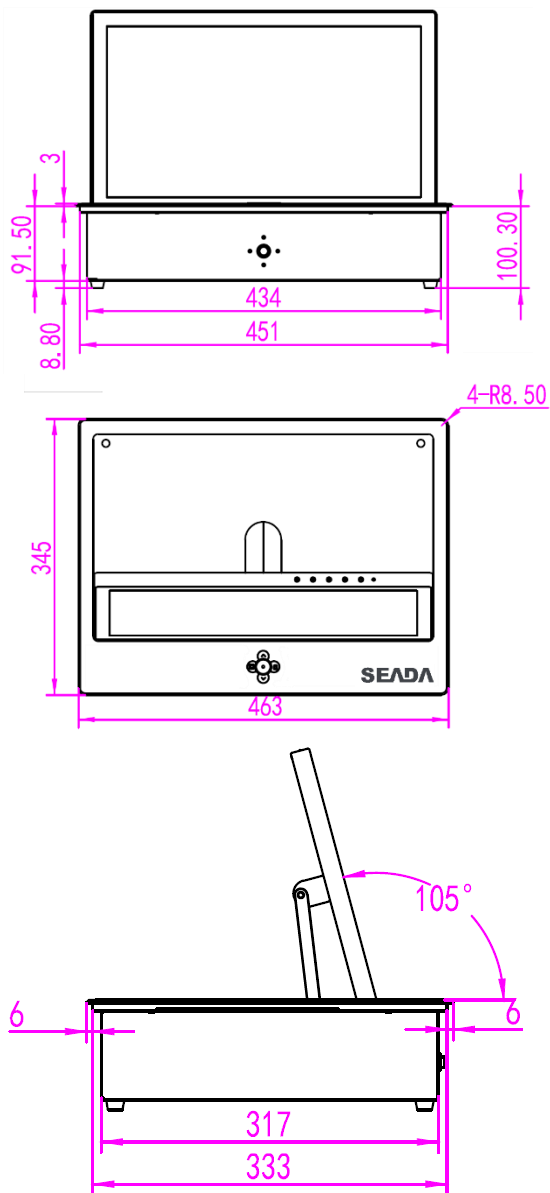

OPTIONAL TOUCH SCREEN ABILITY

It also offers touch screen ability as option if users want to free from using a mouse and keyboard.

Overview

The SC17FZW is the Motorised Foldable Monitor designed by SEADA to offer solutions for the Conference room, Office, Hotel, School, Control centre, Institutions, Auditorium and Reception with its elegant, stylish, and multi-functional design. The unit can be folded completely flat to the surface of the desk automatically with screen facing up or any degree between 105 to 180 to offer the best screen view angle to users.

Solutions that work for your meeting and conference room

SC17FZW MOTORISED FOLDABLE MONITORS

From SEADA

Model	SC17FZW
Screen Position Angle	105-180°
Screen Size (inches)	17.3
Touch Screen	Optional
Frame Finish	Anodised Aluminium
Display Resolution	1920x1080
Monitor Thickness	20mm
Aspect Ratio	16:9
Contrast	700:1
Brightness	300
Video Signal	HDMI/VGA
System Desktop Frame Size	463mm*345mm*3mm*4-R8.5
Housing Desktop Cut Size	453mm*335mm*4-R10
Operating Temperature Range	0~40°
Operating Humidity Range	10%~90% non-condensing
Storage Temperature Range	-20~60°
Storage Temperature Range	10%~90% non-condensing
Parts Warranty	2 Years